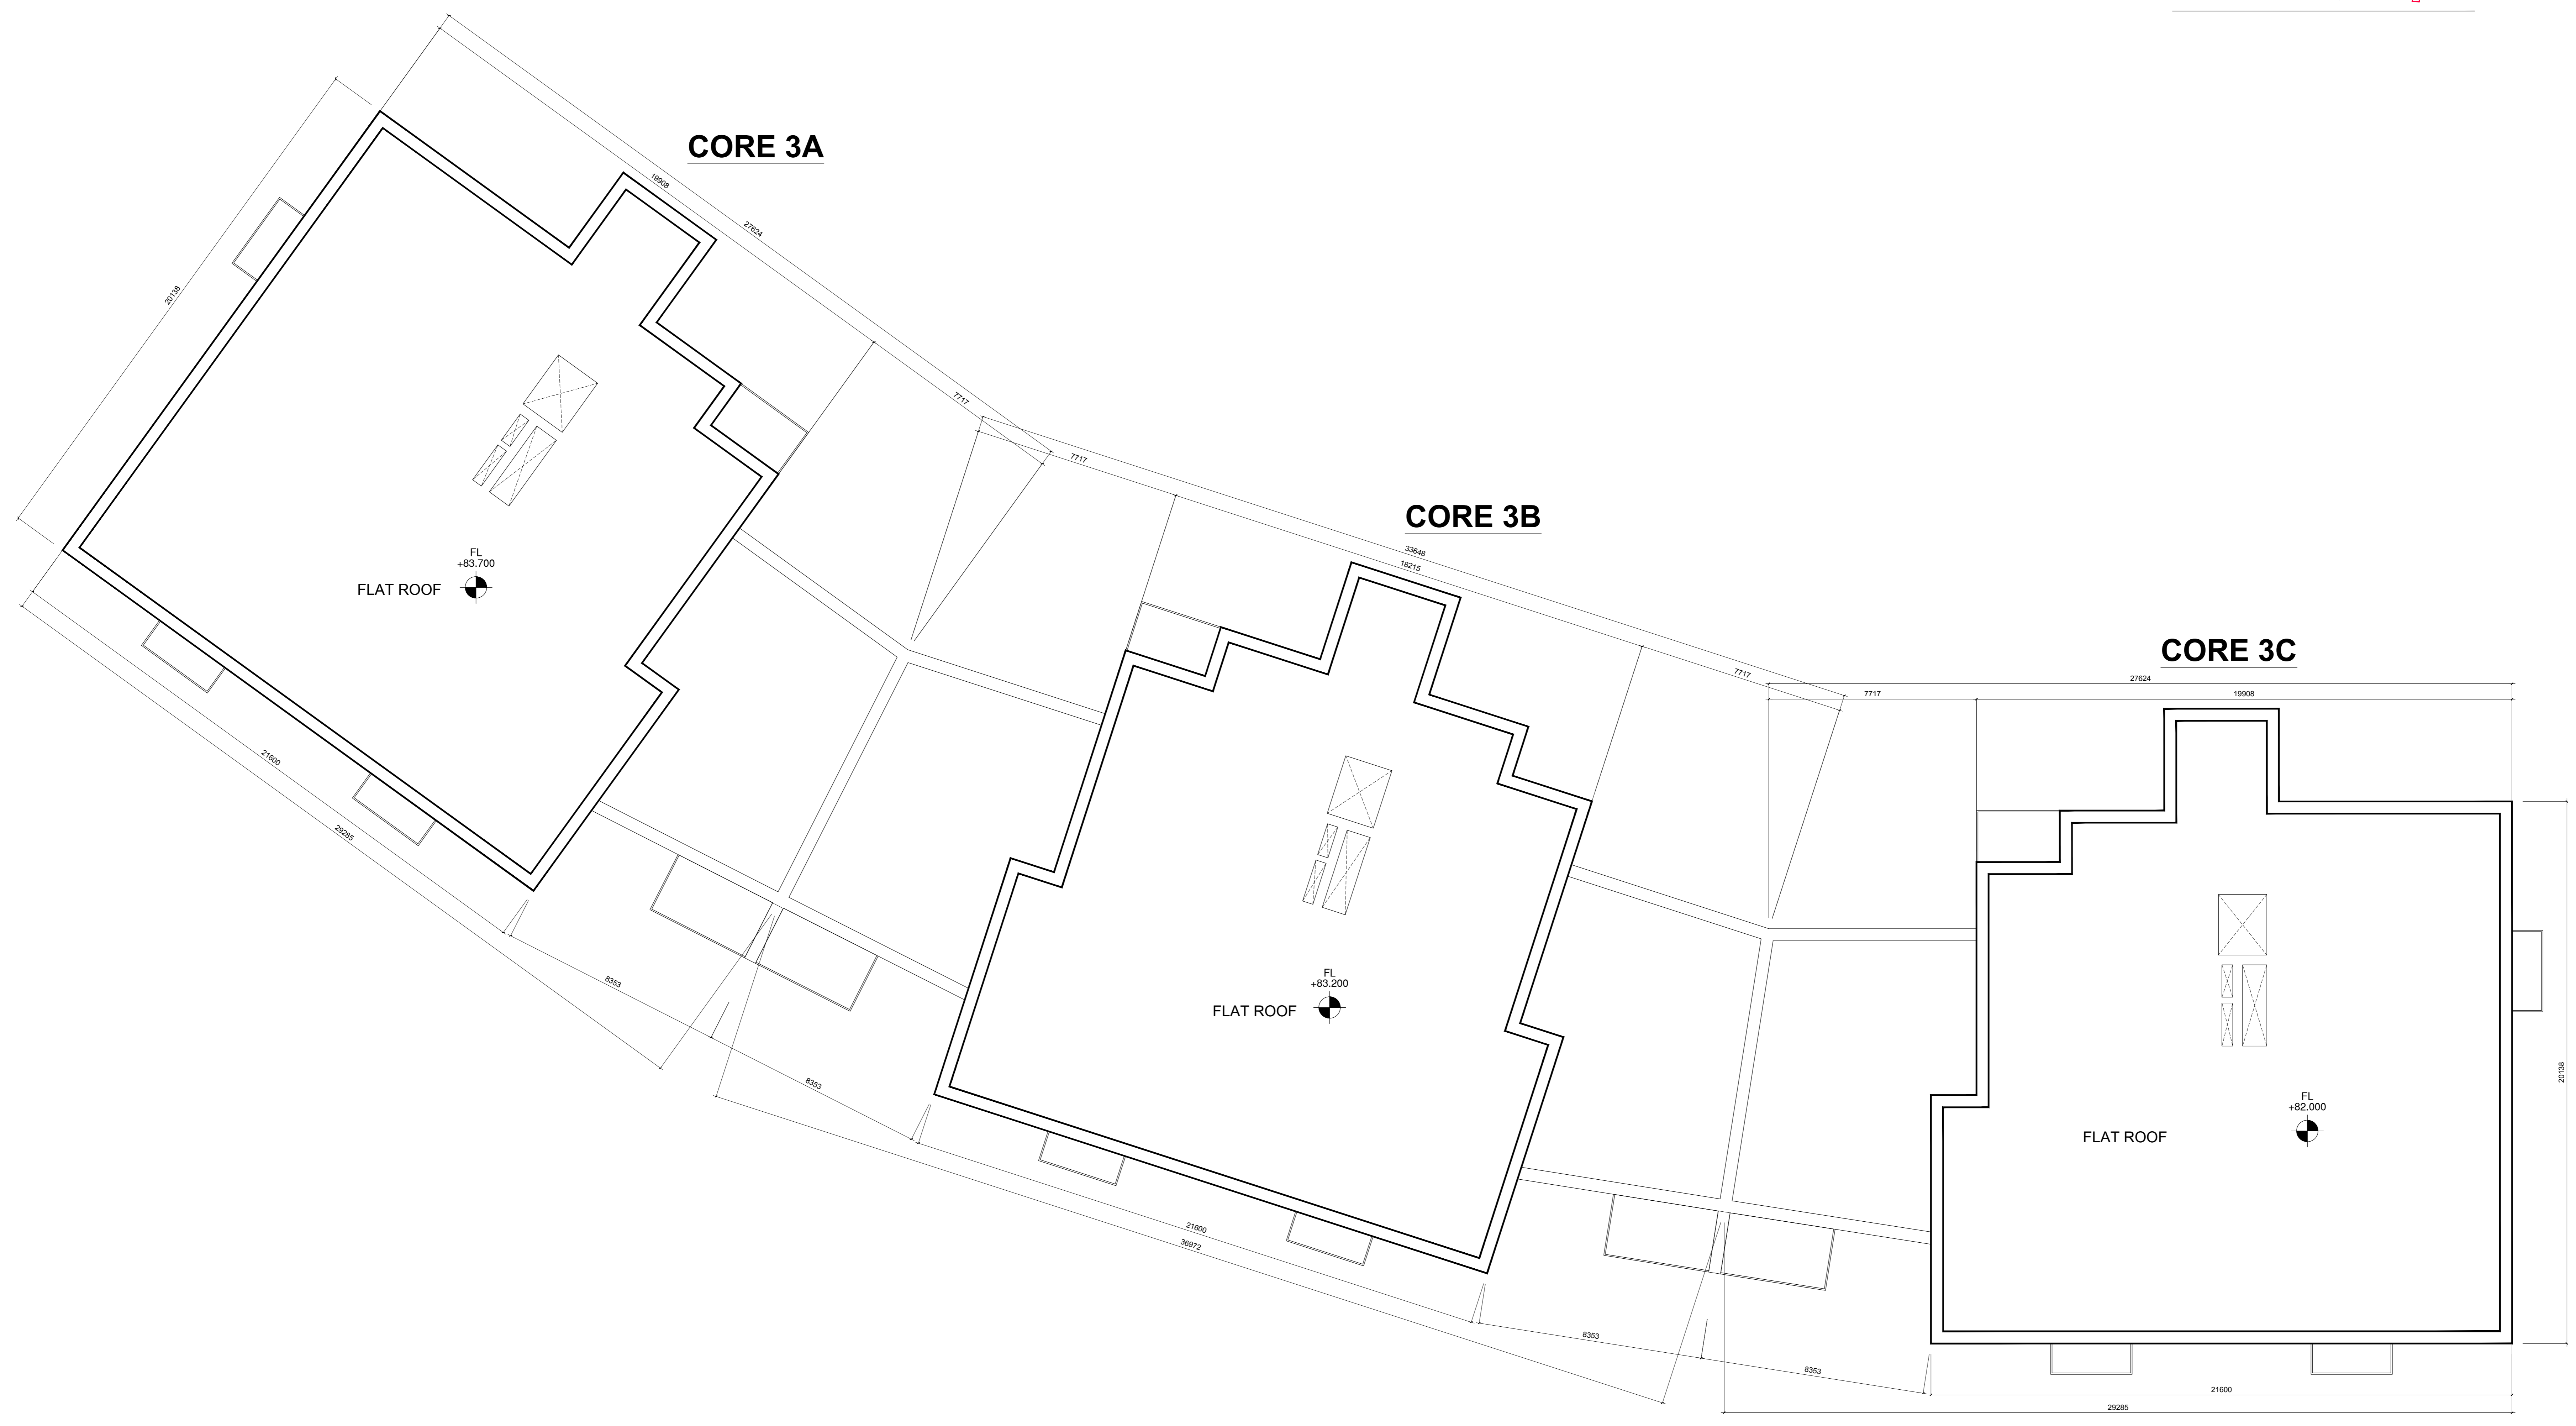

GENERAL NOTES

THIS DRAWING TO BE READ IN CONJUNCTION WITH ARCHITECT'S DRAWINGS, CONSULTANT ENGINEER'S DRAWINGS AND SPECIFICATIONS & LANDSCAPE ARCHITECT'S DRAWINGS REFER TO ARCHITECT'S SITE PLAN PL02 FOR NORTH ORIENTATION.

NOTES:

REVISIONS		
DATE	DESCRIPTION	No.